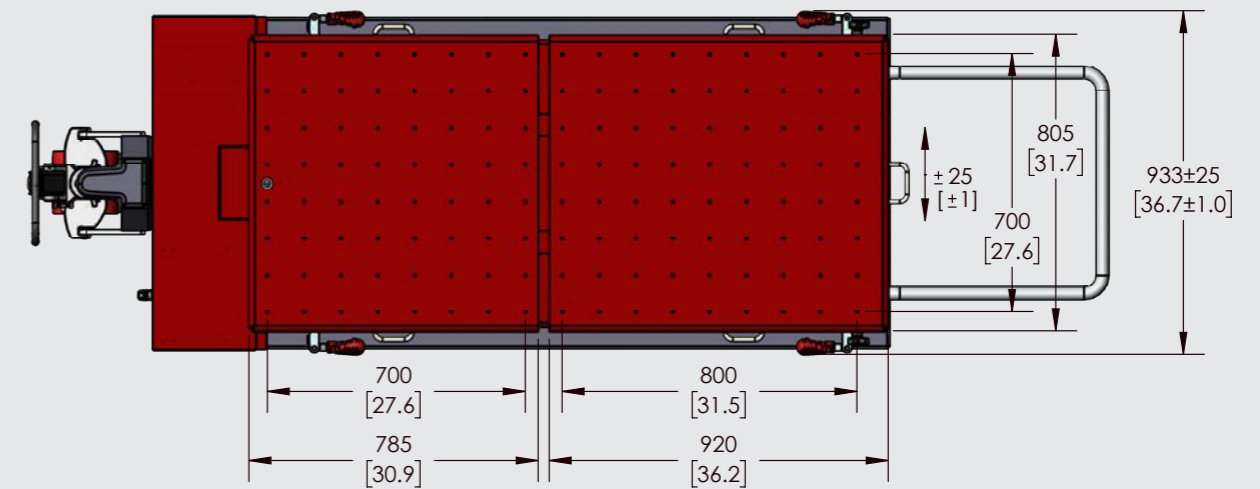

To elevate, lower, and move objects like a high voltage electric vehicle (EV) battery, an engine, a transmission, a seat, a fuel tank, or an axle.

- Transporting items from one place to another is made easy by their portable design.
- For secure handling of batteries, a range of lifting brackets are accommodated by uniform mounting holes on the top surface.
- Low rolling resistance and easy manoeuvrability are delivered by a steering arm of the pallet-jack type.
- A typical hand pendant station that enables users to remotely control the lift during all lifting activities.
- Mechanism for tilting the top surface forward, backward, and sideways to more precisely align the electric batteries.

TECHNICAL DATA

Unit Weight	850 kg / 1874 lbs
Maximum Rated Load Capacity	2500 kg / 5511 lbs
Maximum Rated Load on Top Platform Extended Condition	1800 kg / 3968 lbs
UNIT SIZES:	
Length	2340 mm / 92.1 in
Width	935 mm / 36.7 in
Height (Lowered Condition)	800 mm / 31.5 in
Height (Raised Condition)	1800 mm / 70.9 in
Power (Motor)	2.2 kW / 2.95 HP
Input Voltage	230 v / 220 v: 50/60 Hz: 1ph
CYCLE TIME:	
Raising (Normal Speed) with rated Load	Approx. 45 sec
Raising (Slower Speed) with rated Load	Approx. 170 sec
Lowering with rated Load	Approx. 40 sec
Hydraulic Pressure	200 bar
Oil Tank Capacity	6 litres

TOP VIEW