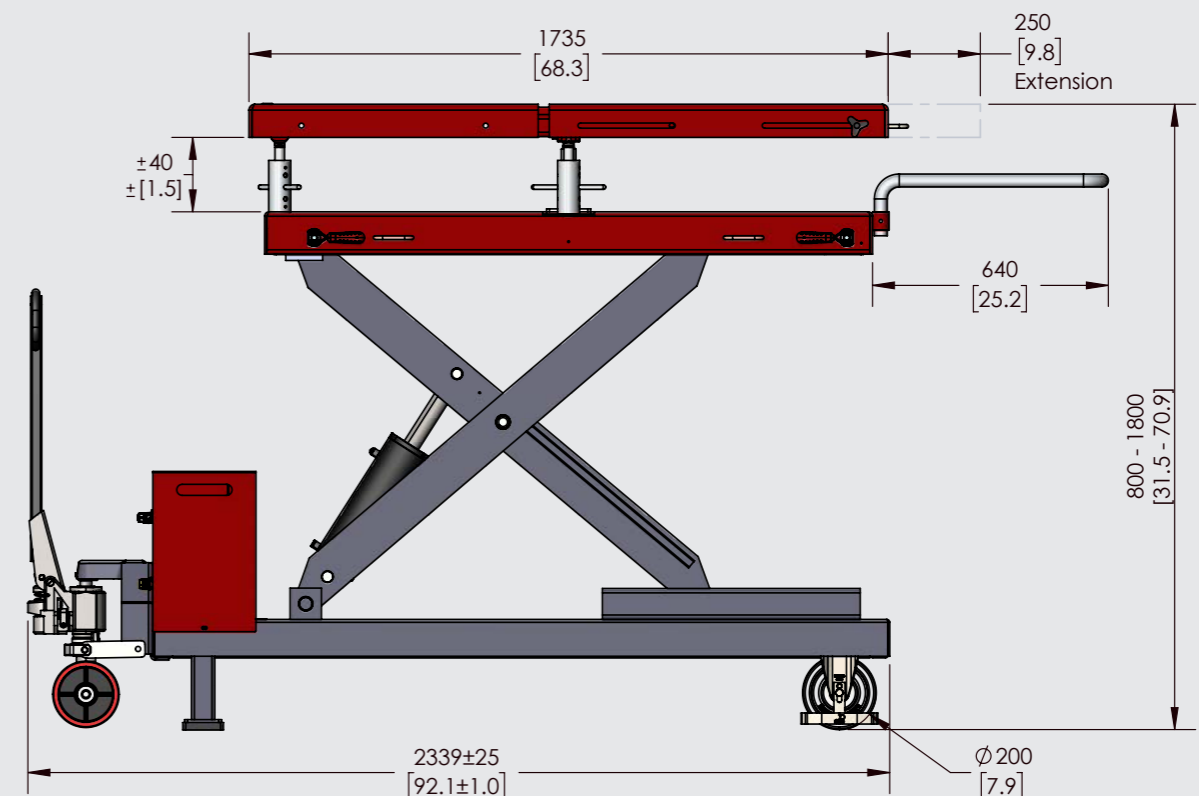

*Legends - mm | [inches]

The BATPRO is a portable full-rise X-lift table that is perfect for EV battery pack replacement. This space-saving scissor lift is ideal for handling EV batteries effectively because of its small size and mobility throughout the workshop.

To elevate, lower, and move objects like a high voltage electric vehicle (EV) battery, an engine, a transmission, a seat, a fuel tank, or an axle.

- Transporting items from one place to another is made easy by their portable design.
- For secure handling of batteries, a range of lifting brackets are accommodated by uniform mounting holes on the top surface.
- Low rolling resistance and easy manoeuvrability are delivered by a steering arm of the pallet-jack type.
- A typical hand pendant station that enables users to remotely control the lift during all lifting activities.
- Mechanism for tilting the top surface forward, backward, and sideways to more precisely align the electric batteries.

TECHNICAL DATA

Unit Weight	850 kg / 1874 lbs
Maximum Rated Load Capacity	2500 kg / 5511 lbs
Maximum Rated Load on Top Platform Extended Condition	1800 kg / 3968 lbs
UNIT SIZES:	
Length	2340 mm / 92.1 in
Width	935 mm / 36.7 in
Height (Lowered Condition)	800 mm / 31.5 in
Height (Raised Condition)	1800 mm / 70.9 in
Power (Motor)	2.2 kW / 2.95 HP
Input Voltage	230 v / 220 v: 50/60 Hz: 1ph
CYCLE TIME:	
Raising (Normal Speed) with rated Load	Approx. 45 sec
Raising (Slower Speed) with rated Load	Approx. 170 sec
Lowering with rated Load	Approx. 40 sec
Hydraulic Pressure	200 bar
Oil Tank Capacity	6 litres

TOP VIEW

SIDE VIEW